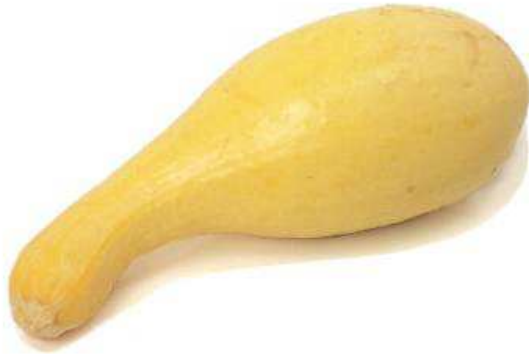

# Dilgard Produce

## PRODUCT DESCRIPTION

Squash. Yellow

### Pk/Size

1, 22 lb

## Yellow Squash Facts:

Yellow straight-neck squash is available year-round, with peaks in late spring and early summer. Washington yellow zucchini is available July through September. Also called yellow zucchini, good-quality yellow Straightneck should be firm, smoothskinned and small in size. The surface will shiny and bright yellow in color. Avoid product that is soft, wrinkled, blemished or dull in appearance. Large squash will be less tender than smaller product.