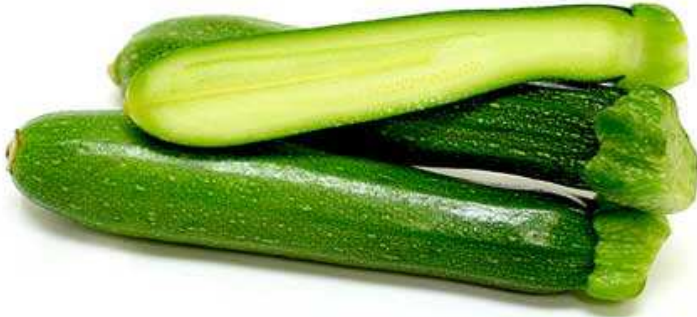

# Dilgard Produce

## PRODUCT DESCRIPTION

Squash. Zucchini Green

## Zucchini Squash Facts:

Zucchini is available year-round, with peaks in late spring and early summer. Washington zucchini is available July through September. Good-quality zucchini should be firm, smooth-skinned and small in size. The surface will shiny and dark-green in color. Avoid product that is soft, wrinkled, blemished or dull in appearance. Large squash will be less tender than smaller product.